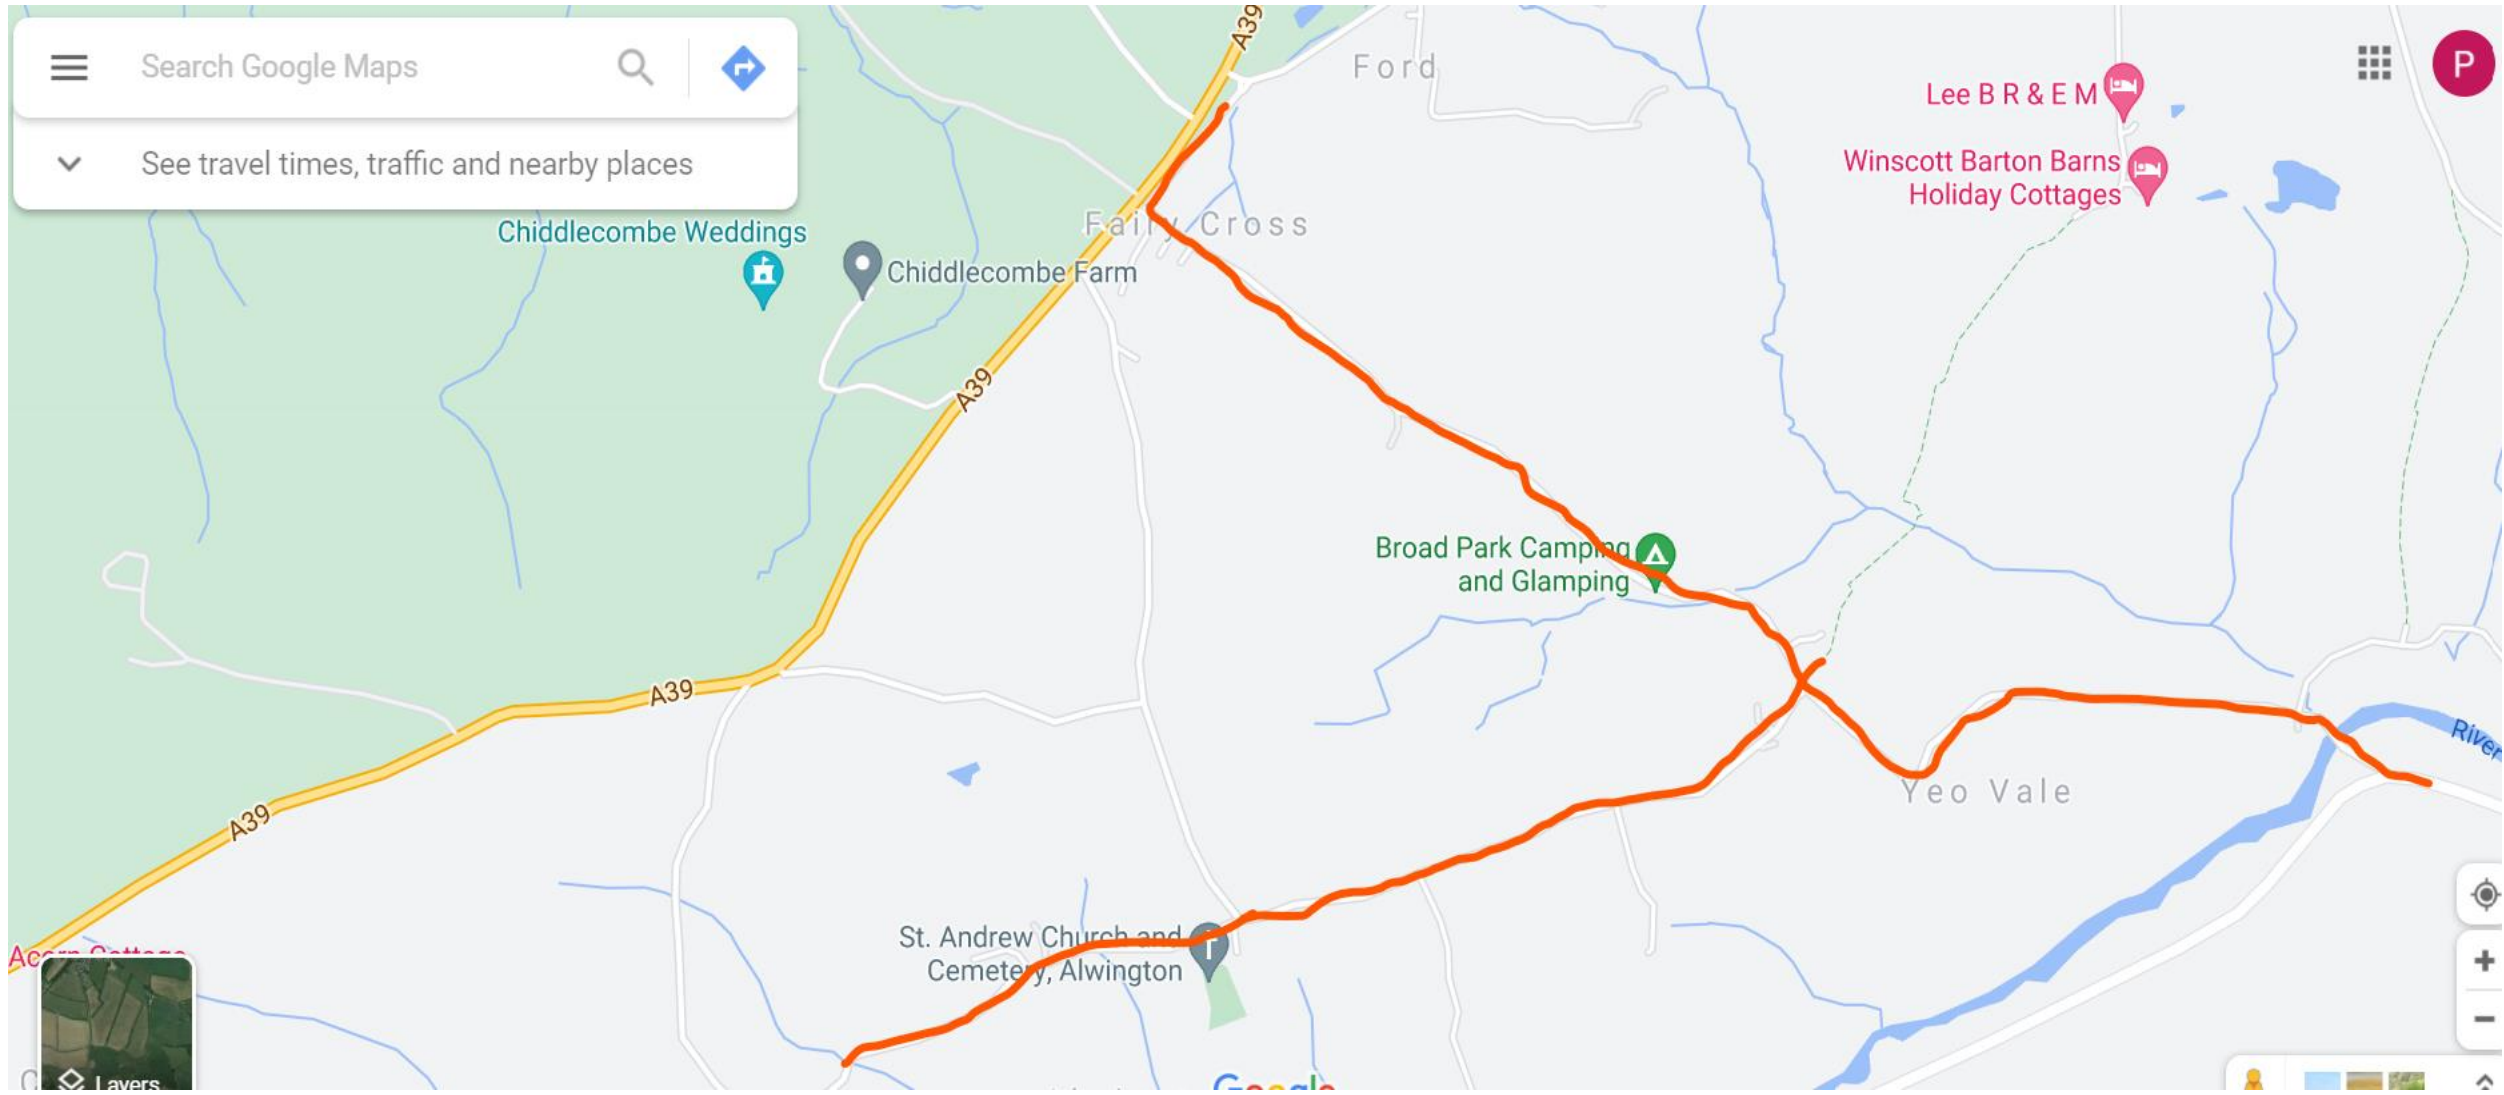

Rough Fibre Map