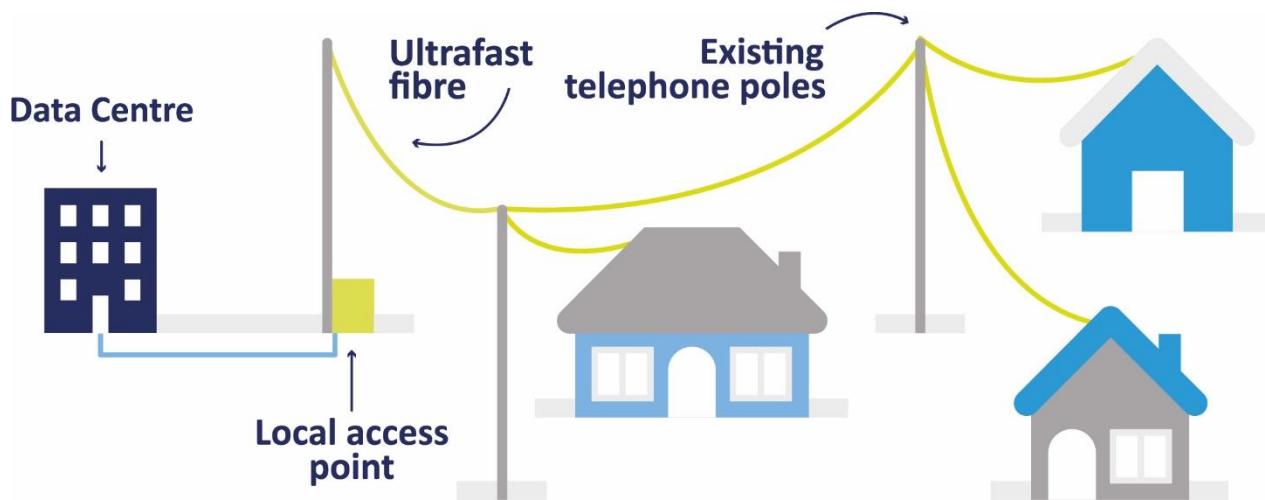

Fibre to the Premise (FTTP)

What does FTTP stand for?

FTTP stands for Fibre To The Premises. At Airband we provide this service across our network, bringing ultrafast speeds of up to 1Gbps to our customers in more rural areas. There's no line rental or phone line required, so the price you see is the price you get.

What is Fibre To The Premises (FTTP)?

Fibre To The Premises (FTTP) replaces old copper broadband lines; fibre optic cables are run from your local exchange direct to your premises.

Fibre broadband that's faster and more reliable

Because the fibre cable comes right into the building, there is less 'contention' which gives you a faster and more reliable broadband experience.